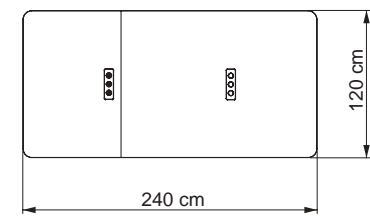

TABLES

TN 4

TN 6

TN 8.1

Cable management inside table.