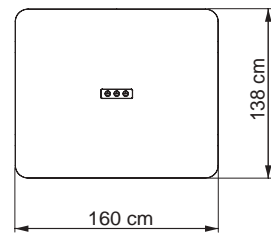

TABLES

TN 4

TN 6

TN 8.1

Cable management inside table.