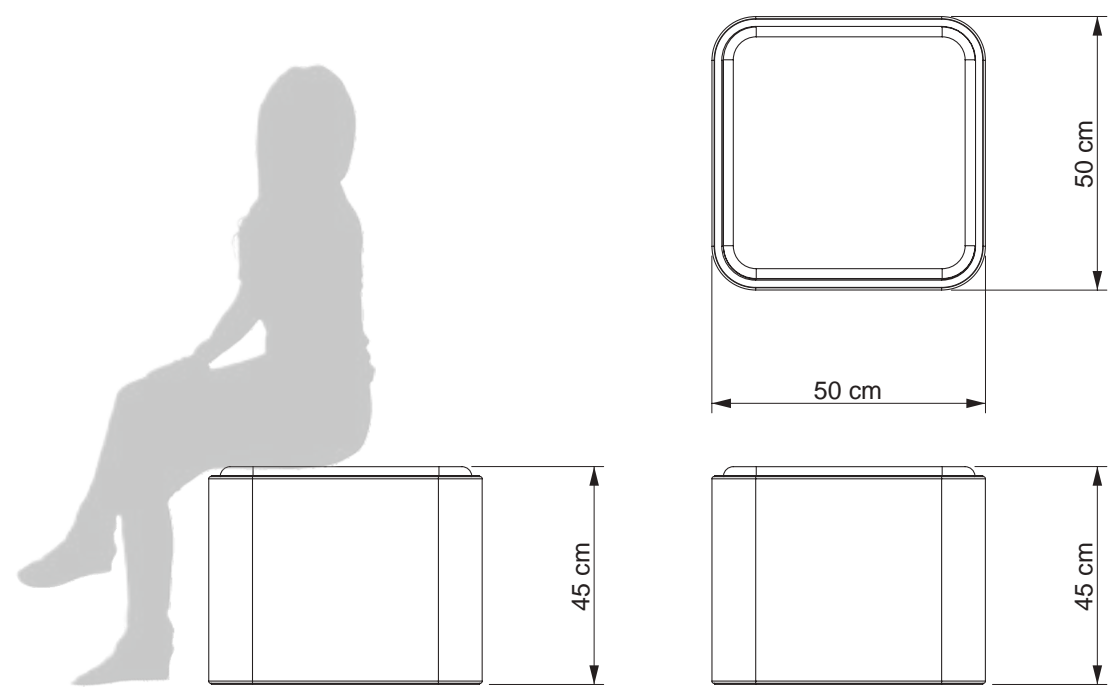

Seat dimensions.