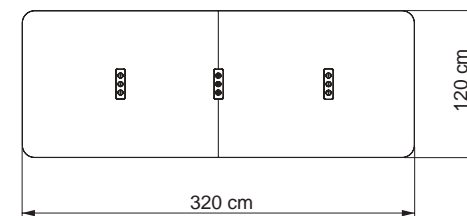

TABLES

TN 4

TN 6

TN 8.1

Cable management inside table.