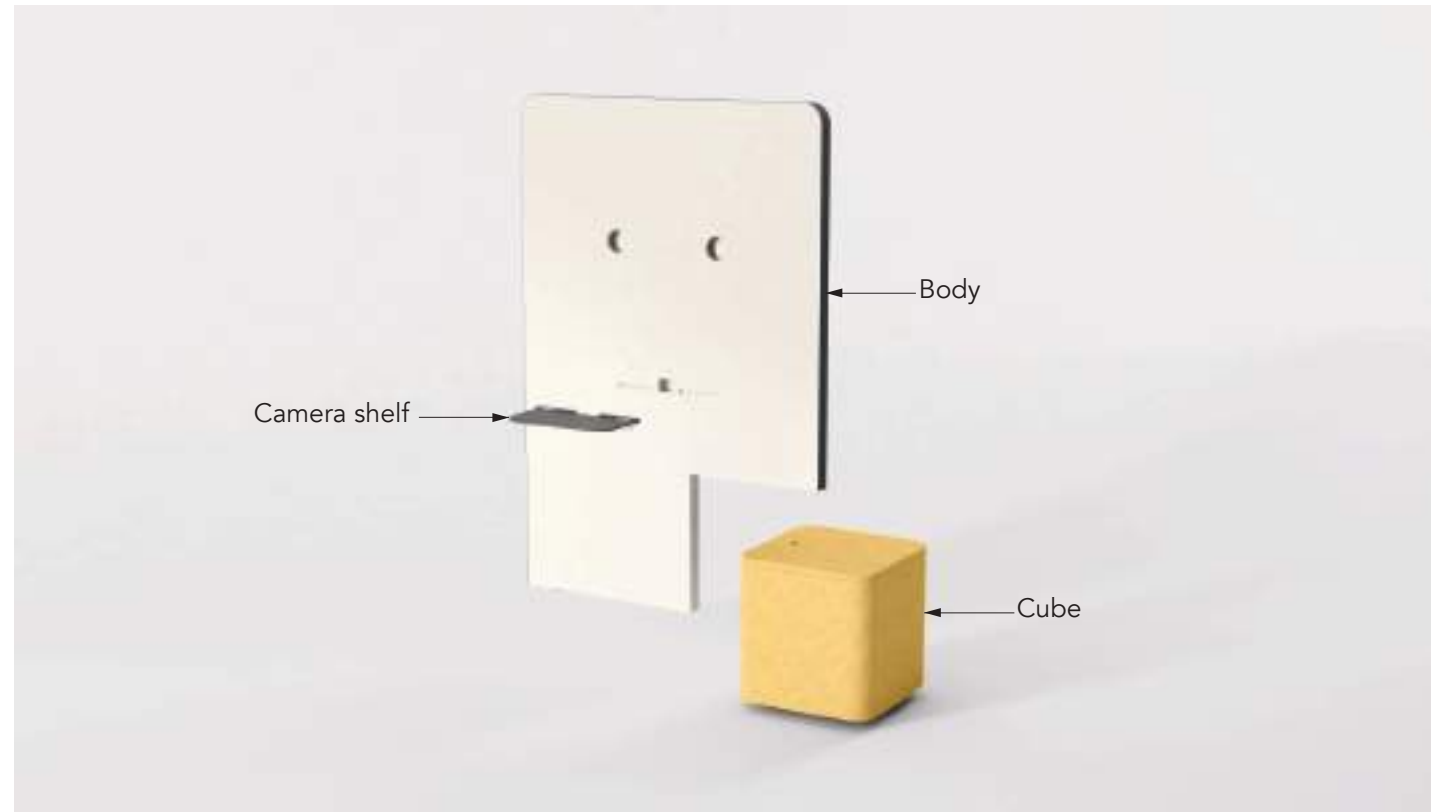

NOVA COLLECTION

VIDEOMOBILE

Mobility and flexibility are the key words to understand NOVA VideoMobile. Mounted on casters, they allow you to reconfigure your collaboration spaces according to your needs. Indeed, you will be able to change your layout and customize not only within a room, but also from one room to another.

To optimize your experience of mobility, NOVA VideoMobile provides an optional battery system, allowing a wireless option and facilitating free movement due to its 8 hours of autonomy.

Camera shelf and cable passage.

Wheels to facilitate movement.

Handle for easy grip.

Three parts for easy assembly.

BATTERY OPTION to get rid of cables (A)

VMN 1200 R A

Cable management inside the VideoMobile.

VMN 1200 R

Secured storage option.

Thanks to the reversible lid, the NOVA seats offer a series of different arrangements, not only with the colour combinations but also because the plywood on one side allows you to use the surface as a table or a footrest.