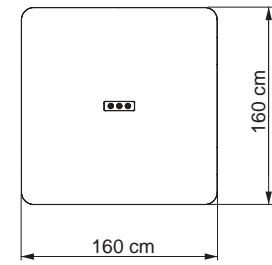

TABLES

Whether narrow or wide, long or short, you will be able to fully enjoy your collaborative space thanks to our NOVA tables. Our tables are available in many configurations with a capacity of 4 to 12 people.

The inner cable management and the installation for the connections have been the key focus on this product, providing you a clean and fully functional design without the classic wire mess.

TABLES

TN 4

TN 6