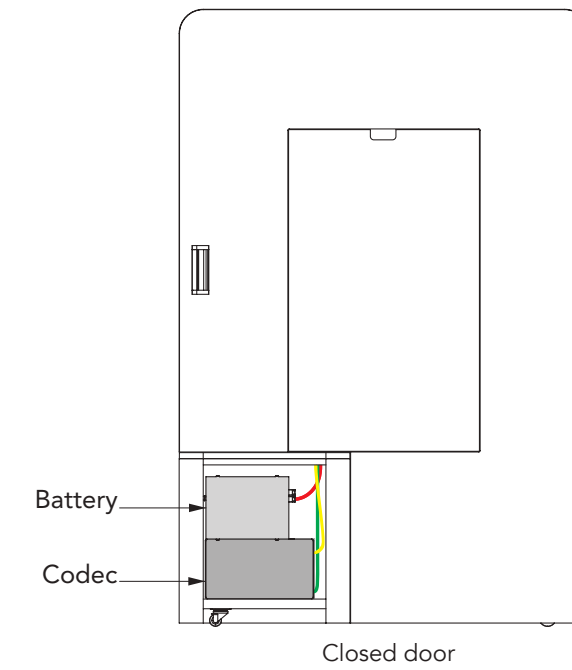

BATTERY OPTION to get rid of cables (A)