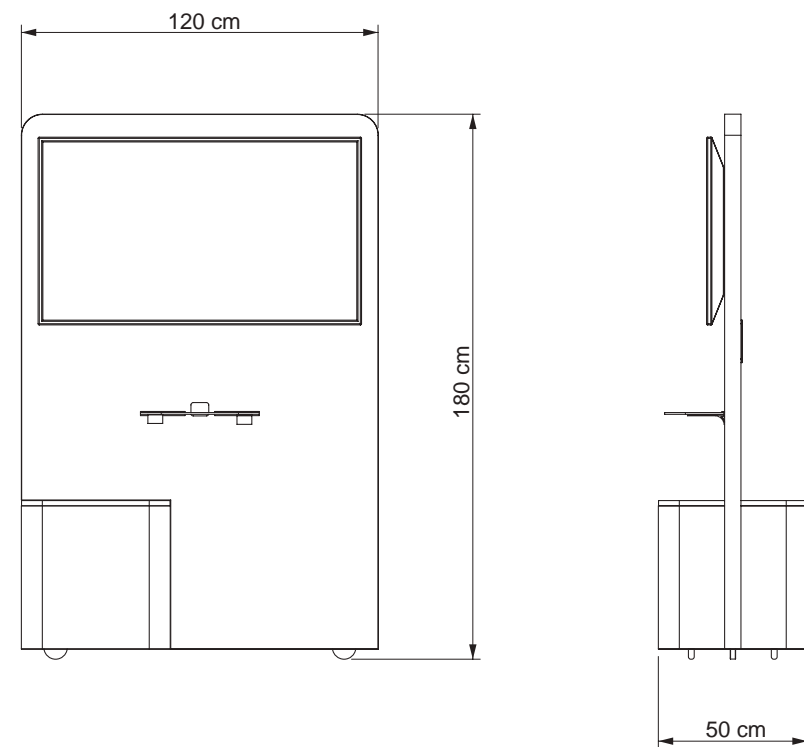

VMN 1200 R S

VMN 1200 R

Cube can be located on left side or right (model codes: VMN 1200 L or VMN 1200 R)

VMN 1200 L

Movable VideoMobile allows the space to be easily transformed.

NOVA COLLECTION

SEATS

NOVA seats will bring modularity within your meeting rooms and polyvalent spaces. Their ability to be stacked and mixed will allow you to modify your spaces quickly and easily.