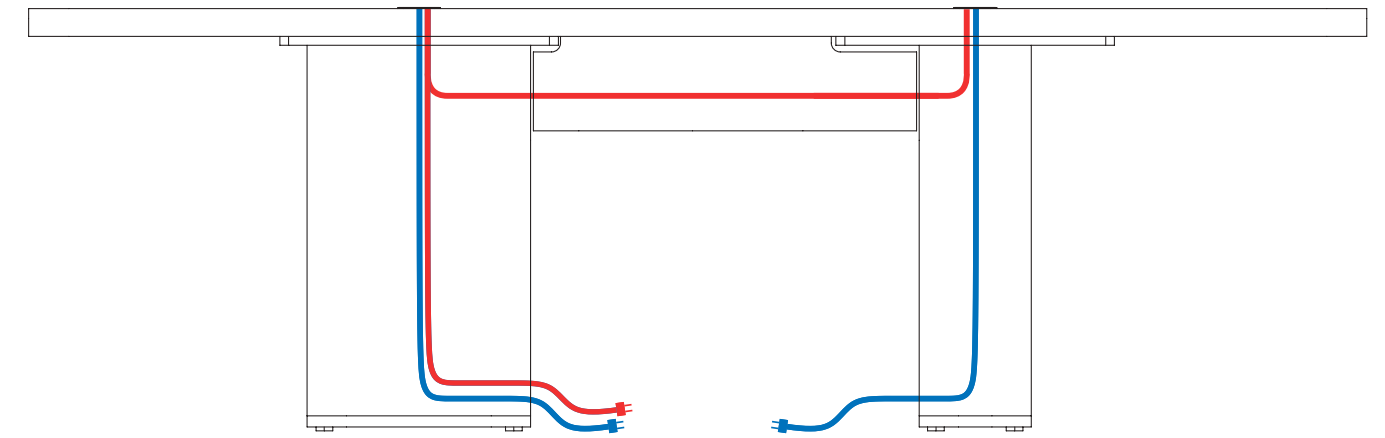

The inner cable management and the installation for the connections have been the key focus on this product, providing you a clean and fully functional design without the classic wire mess.

TABLES

TN 4

TN 6

TN 8.1

TN 8

TN 10.1

TN 10

TN 12

Cable management inside table.

Table construction.

FINISHES