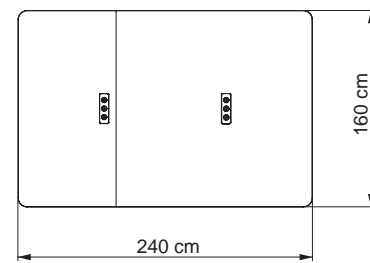

TABLES

TN 4

TN 6

TN 8.1

Cable management inside table.