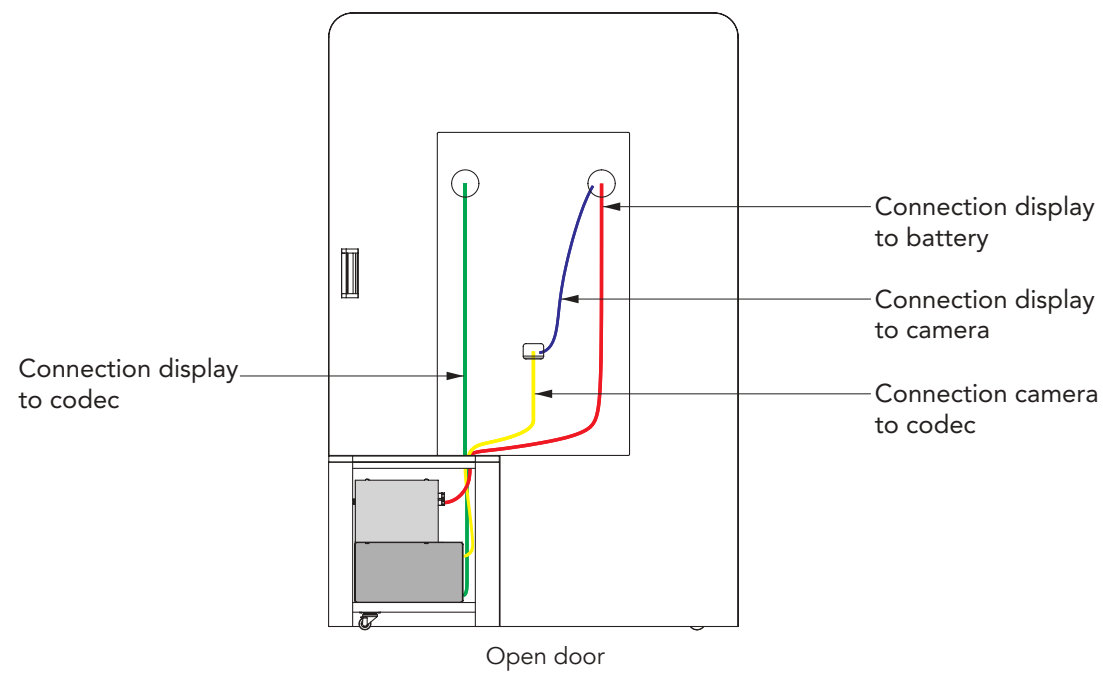

Wheels to facilitate movement.

Handle for easy grip.

Three parts for easy assembly.

BATTERY OPTION to get rid of cables (A)

VMN 1200 R A

Cable management inside the VideoMobile.

VMN 1200 R

Secured storage option.

VMN 1200 R S

VMN 1200 R

Cube can be located on left side or right (model codes: VMN 1200 L or VMN 1200 R)

VMN 1200 L

Movable VideoMobile allows the space to be easily transformed.

NOVA COLLECTION

SEATS

NOVA seats will bring modularity within your meeting rooms and polyvalent spaces. Their ability to be stacked and mixed will allow you to modify your spaces quickly and easily.