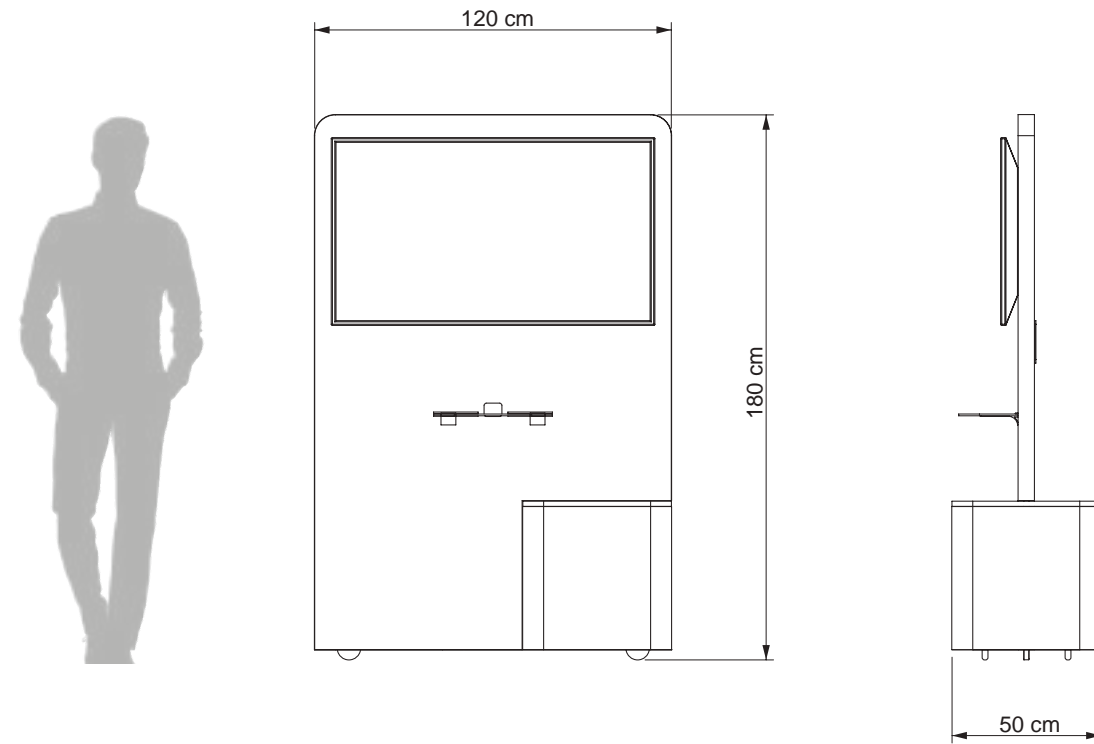

VMN 1200 R S

VMN 1200 R

Cube can be located on left side or right (model codes: VMN 1200 L or VMN 1200 R)

VMN 1200 L

Movable VideoMobile allows the space to be easily transformed.

NOVA COLLECTION

SEATS

NOVA seats will bring modularity within your meeting rooms and polyvalent spaces. Their ability to be stacked and mixed will allow you to modify your spaces quickly and easily.