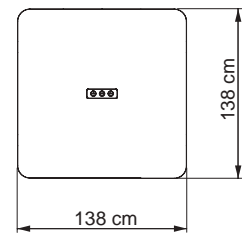

TABLES

TN 4

TN 6

TN 8.1

Cable management inside table.